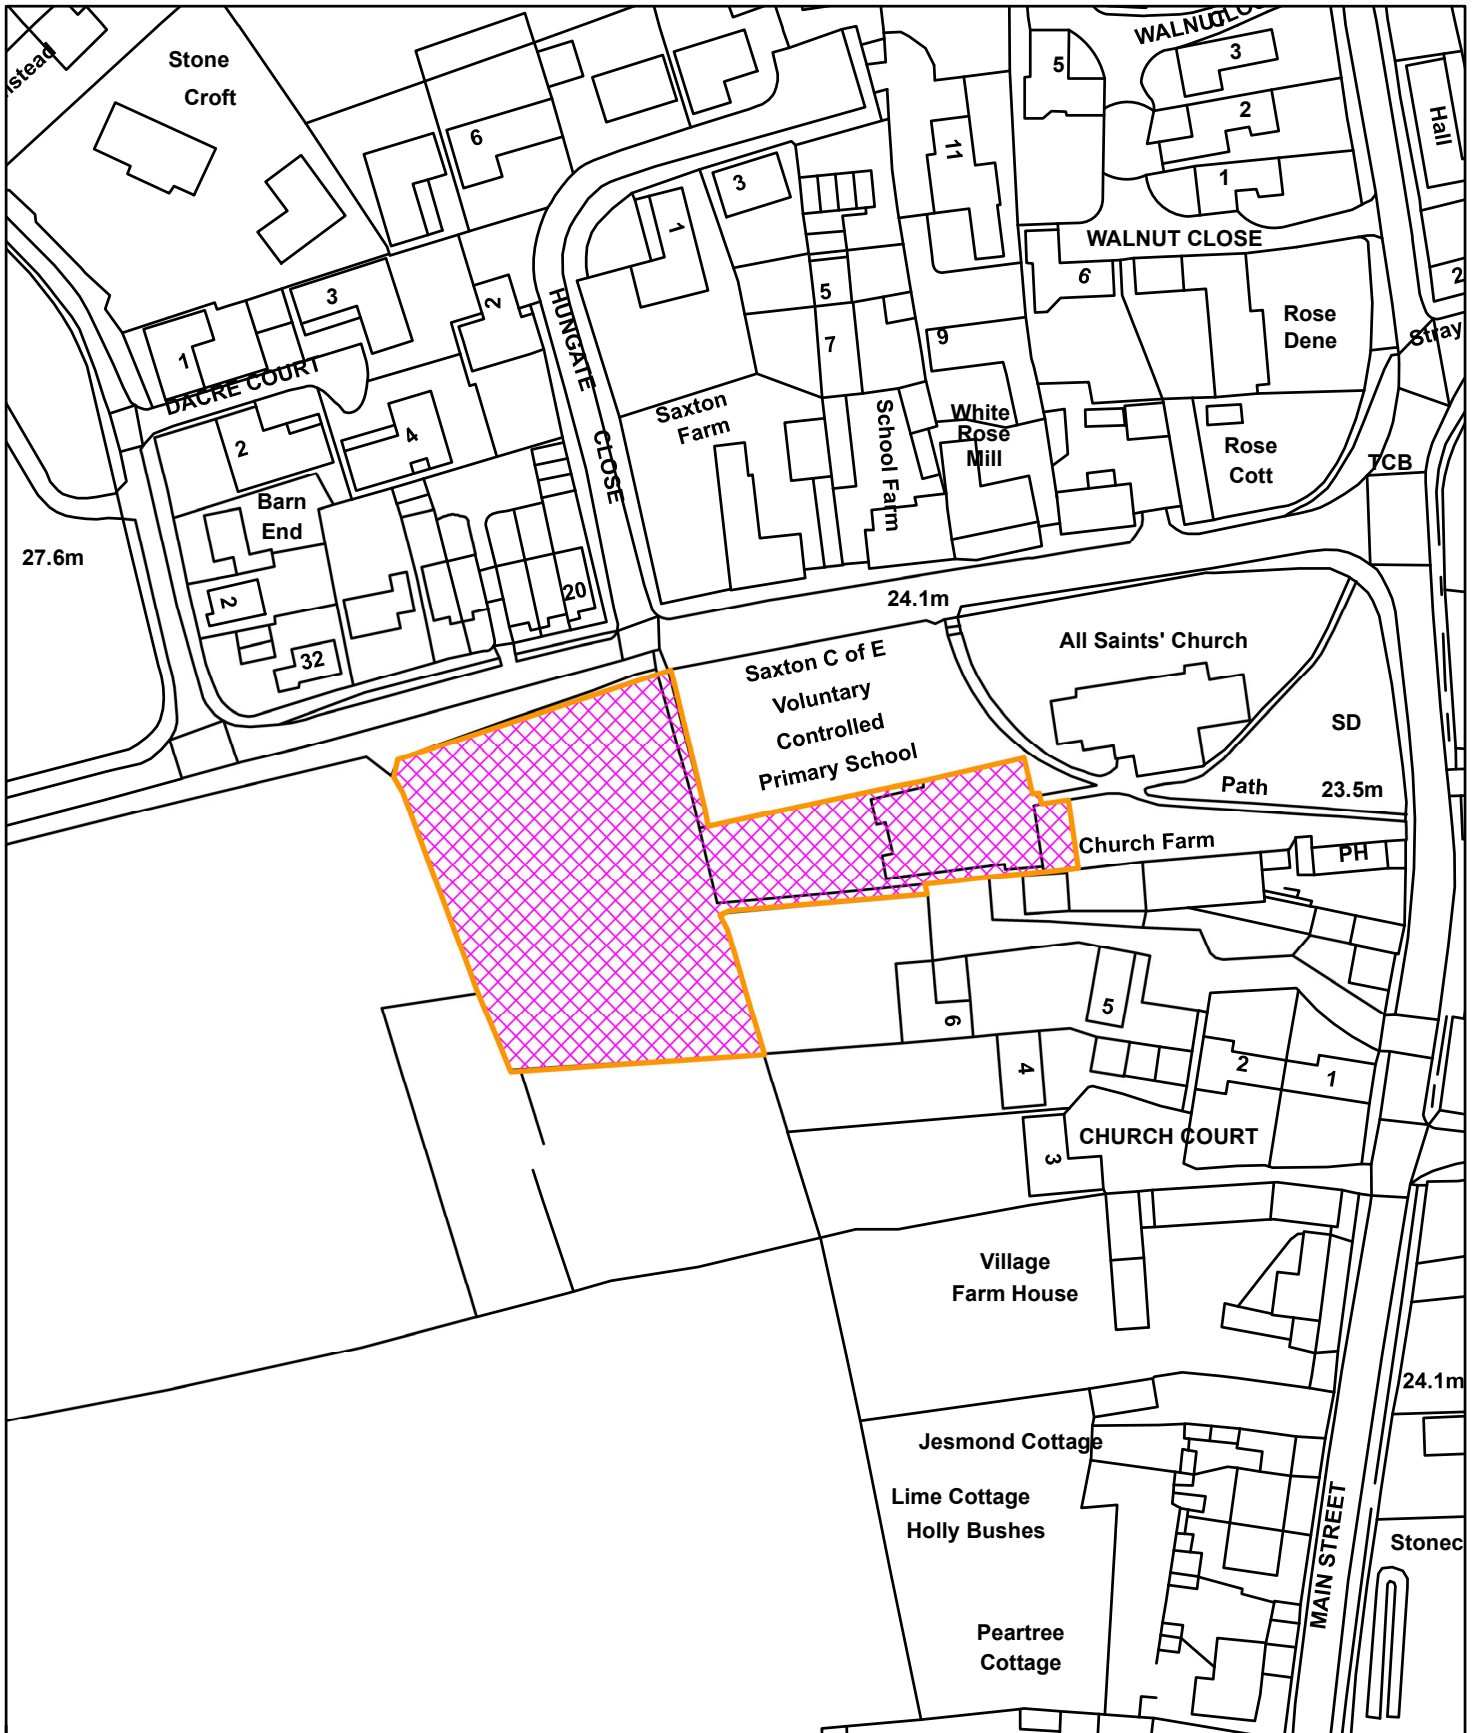

Saxton C of E Primary School, Dam Lane, Saxton  
2021/1138/FUL

Reproduced from the Ordnance Survey mapping with the permission of Her Majesty's Stationary Office. Unauthorised reproduction infringes Crown Copyright and may lead to prosecution or civil proceedings © Crown Copyright  
Selby District Council Licence No. 100018656  
This copy has been produced specifically for Planning and Building Control purposes only.  
No further copies may be made.

N  
1:1,250